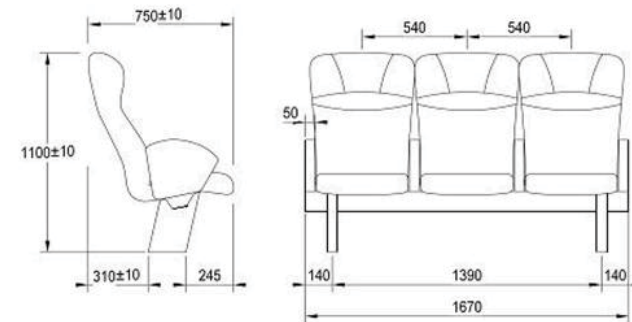

CrossCover Group Limited Passenger Seat Spec

Model: CCGC250

ACCESSORIES

- Lifejacket Bag
- Document Pockets
- Armrests
- Seat Belt
- Food Trays

2 Seats: 18.8kg

3 Seats: 25.8kg

4 Seats: 32.8kg

Model: CCGC300

ACCESSORIES

- Lifejacket Bag
- Document Pockets
- Armrests
- Seat Belt
- Food Trays

2 Seats: 22.9kg

3 Seats: 32.1kg

4 Seats: 41.4kg

Model: CCGC350

ACCESSORIES

- Lifejacket Bag
- Document Pockets
- Armrests
- Seat Belt
- Food Trays