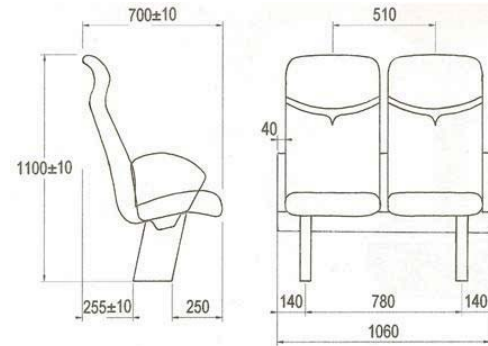

CrossCover Group Limited Passenger Seat Spec

Model: CCGC250

ACCESSORIES

- Lifejacket Bag
- Document Pockets
- Armrests
- Seat Belt
- Food Trays

2 Seats: 18.8kg

3 Seats: 25.8kg

4 Seats: 32.8kg

Model: CCGC300

ACCESSORIES

- Lifejacket Bag
- Document Pockets
- Armrests
- Seat Belt
- Food Trays

2 Seats: 22.9kg

3 Seats: 32.1kg

4 Seats: 41.4kg

Model: CCGC350

ACCESSORIES

- Lifejacket Bag
- Document Pockets
- Armrests
- Seat Belt
- Food Trays