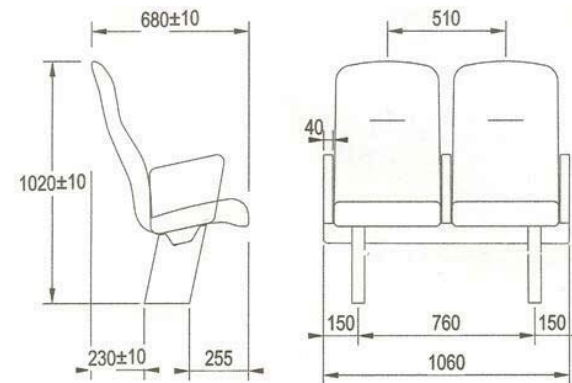

CrossCover Group Limited Passenger Seat Spec

Model: CCGC100

ACCESSORIES

- Lifejacket Bag
 - Document Pockets
 - Armrests
 - Seat Belt
 - Food Trays
- 2 Seats: 19.6kg
3 Seats: 27.0kg
4 Seats: 34.4k

Model: CCGC150

ACCESSORIES

- Lifejacket Bag
 - Document Pockets
 - Armrests
 - Seat Belt
 - Food Trays
- 2 Seats: 19.6kg
3 Seats: 27.0kg
4 Seats: 34.4kg

Model: CCGC200

ACCESSORIES

- Lifejacket Bag
 - Document Pockets
 - Armrests
 - Seat Belt
 - Food Trays
- 2 Seats: 20.8kg
3 Seats: 28.8kg
4 Seats: 36.8kg

CrossCover Group Limited Passenger Seat Spec

Model: CCGC250

ACCESSORIES

- Lifejacket Bag
- Document Pockets
- Armrests
- Seat Belt
- Food Trays

2 Seats: 18.8kg

3 Seats: 25.8kg

4 Seats: 32.8kg

Model: CCGC300

2 Seat: 22.9kg

3 Seat: 32.1kg

4 Seat: 41.4kg