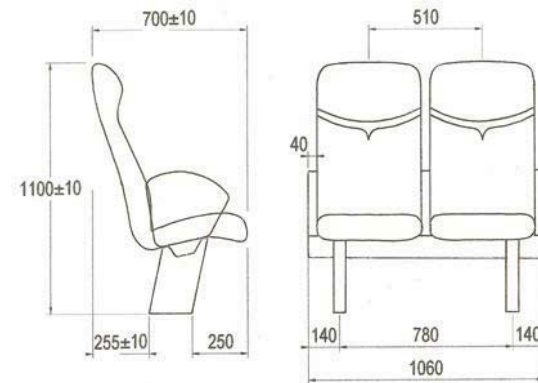

CrossCover Group Limited Passenger Seat Spec

Model: CCGC100

ACCESSORIES

- Lifejacket Bag
 - Document Pockets
 - Armrests
 - Seat Belt
 - Food Trays
- 2 Seats: 19.6kg
3 Seats: 27.0kg
4 Seats: 34.4k

Model: CCGC150

ACCESSORIES

- Lifejacket Bag
 - Document Pockets
 - Armrests
 - Seat Belt
 - Food Trays
- 2 Seats: 19.6kg
3 Seats: 27.0kg
4 Seats: 34.4kg

Model: CCGC200

ACCESSORIES

- Lifejacket Bag
 - Document Pockets
 - Armrests
 - Seat Belt
 - Food Trays
- 2 Seats: 20.8kg
3 Seats: 28.8kg
4 Seats: 36.8kg

CrossCover Group Limited Passenger Seat Spec

Model: CCGC250

ACCESSORIES

- Lifejacket Bag
- Document Pockets
- Armrests
- Seat Belt
- Food Trays

2 Seats: 18.8kg

3 Seats: 25.8kg

4 Seats: 32.8kg

Model: CCGC300

2 Seat: 22.9kg

3 Seat: 32.1kg

4 Seat: 41.4kg