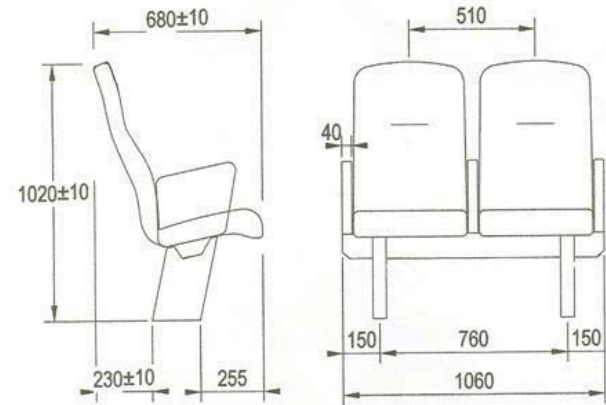

CrossCover Group Limited Passenger Seat Spec

Model: CCGC100

ACCESSORIES

- Lifejacket Bag
 - Document Pockets
 - Armrests
 - Seat Belt
 - Food Trays
- 2 Seats: 19.6kg
3 Seats: 27.0kg
4 Seats: 34.4k

Model: CCGC150

ACCESSORIES

- Lifejacket Bag
 - Document Pockets
 - Armrests
 - Seat Belt
 - Food Trays
- 2 Seats: 19.6kg
3 Seats: 27.0kg
4 Seats: 34.4kg

Model: CCGC200

ACCESSORIES

- Lifejacket Bag
 - Document Pockets
 - Armrests
 - Seat Belt
 - Food Trays
- 2 Seats: 20.8kg
3 Seats: 28.8kg
4 Seats: 36.8kg

CrossCover Group Limited Passenger Seat Spec

Model: CCGC250

ACCESSORIES

- Lifejacket Bag
- Document Pockets
- Armrests
- Seat Belt
- Food Trays

2 Seats: 18.8kg

3 Seats: 25.8kg

4 Seats: 32.8kg

Model: CCGC300

2 Seat: 22.9kg

3 Seat: 32.1kg

4 Seat: 41.4kg